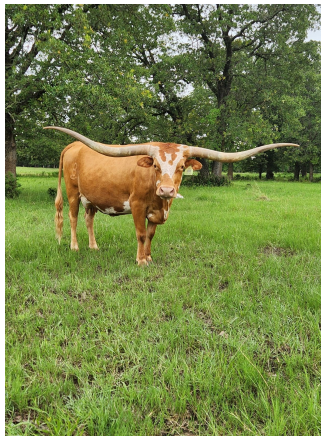

# BAYOU GORGEOUS

Date of Birth: 08/18/2016  
Registration 1: CI301120  
Breeder: Dr Gene Berry  
Owner: GILLILAND RANCH

Courtesy of Loomis Ranch

OCV'd; JHONES NEGATIVE; 87" TTT AT 6 YEARS WITH GREAT LATERAL HORN DIRECTION. COWS IN HER PEDIGREE INCLUDE TEXANA VAN HORNE(92"), WS RAINBOW(85"), and BAYOU GLAMOROUS(84"); SHE COMES WITH A BULL CALF AT SIDE BY TEXAS TUFF GLR( COWBOY TUFF CHEX-105"- X RM TOUCH N WHIRL PAT-95");WE ARE KEEPING HER HANGIN' TUFF HEIFER FOR REPLACEMENT. SHE IS OPEN TO