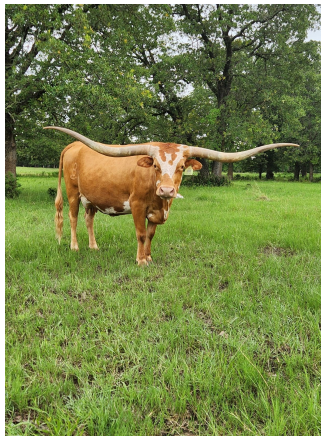

BAYOU GORGEOUS

Date of Birth: 08/18/2016
Registration 1: CI301120
Breeder: Dr Gene Berry
Owner: GILLILAND RANCH

Courtesy of Loomis Ranch

OCV'd; JHONES NEGATIVE; 87" TTT AT 6 YEARS WITH GREAT LATERAL HORN DIRECTION. COWS IN HER PEDIGREE INCLUDE TEXANA VAN HORNE(92"), WS RAINBOW(85"), and BAYOU GLAMOROUS(84"); SHE COMES WITH A BULL CALF AT SIDE BY TEXAS TUFF GLR(COWBOY TUFF CHEX-105"- X RM TOUCH N WHIRL PAT-95");WE ARE KEEPING HER HANGIN' TUFF HEIFER FOR REPLACEMENT. SHE IS OPEN TO

TTT: 92.7500 on 10/09/2024
Composite: 92.7500 on 10/09/2024

BAYOU GORGEOUS

RJF XCELERATOR

BAYOU GLAMOROUS

WS Amazon

TEXANA VAN HORNE

EL ELEFANTE ECR

BAYOU BONANZA 557