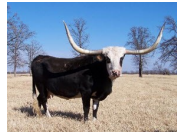

# COUGER TUFF CHEX

Date of Birth: 09/01/2015  
Registration 1: BI91318  
Breeder: BOB & PAM LOOMIS  
Owner: BOB & PAM LOOMIS

COUGER TUFF CHEX

COWBOY TUFF CHEX

BL TARIS ANGLE

COWBOY CHEX

BL RIO CATCHIT

COACH

DELTA TARI FM182

PEACEMAKER 44

BL POCO BUENO

JP RIO GRANDE

BL CATCHIT

DON JUAN OF CHRISTINE

MISS REDMAC 256

ACE'S DAYTON DESPERADO