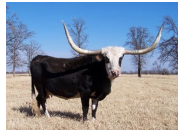

SHREK TUFF CHEX

Date of Birth: 03/06/2016
Registration 1: BI93042
Breeder: BOB & PAM LOOMIS
Owner: BOB & PAM LOOMIS

SHREK TUFF CHEX

COWBOY TUFF CHEX

BL RIO TINKER 817

COWBOY CHEX

BL RIO CATCHIT

JP RIO GRANDE

DELTA TARI FM182

PEACEMAKER 44

BL POCO BUENO

JP RIO GRANDE

BL CATCHIT

J.R. GRAND SLAM

TX W Lucky Lady

ACE'S DAYTON DESPERADO